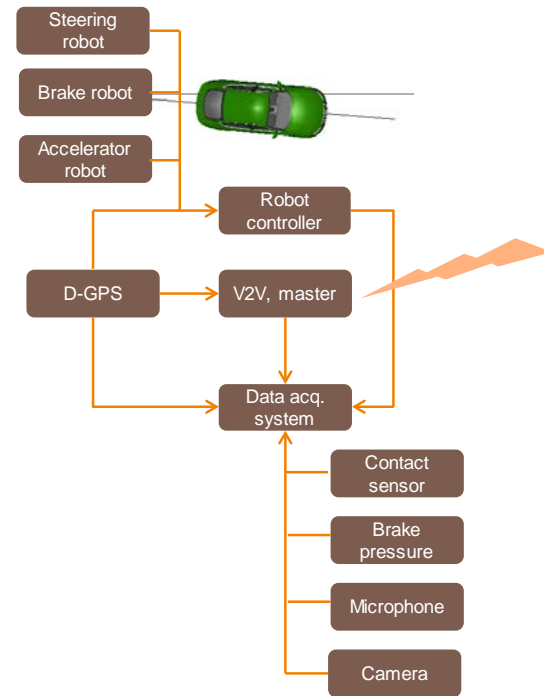

Complementing 'real world' drive tests with replicable, well defined lab tests

Sample Network Configuration – repeat test scenarios until eg. service behaves optimally

Using real mobile networks, non-simulated, with latest features as deployed to operators world-wide

Vehicle functionalities can be tested in a controlled environment using different technologies

Cellular – DSRC Hybrid development framework

Tools for ADAS / C&AD testing

Specific equipment for ADAS / C&AD - vehicle control