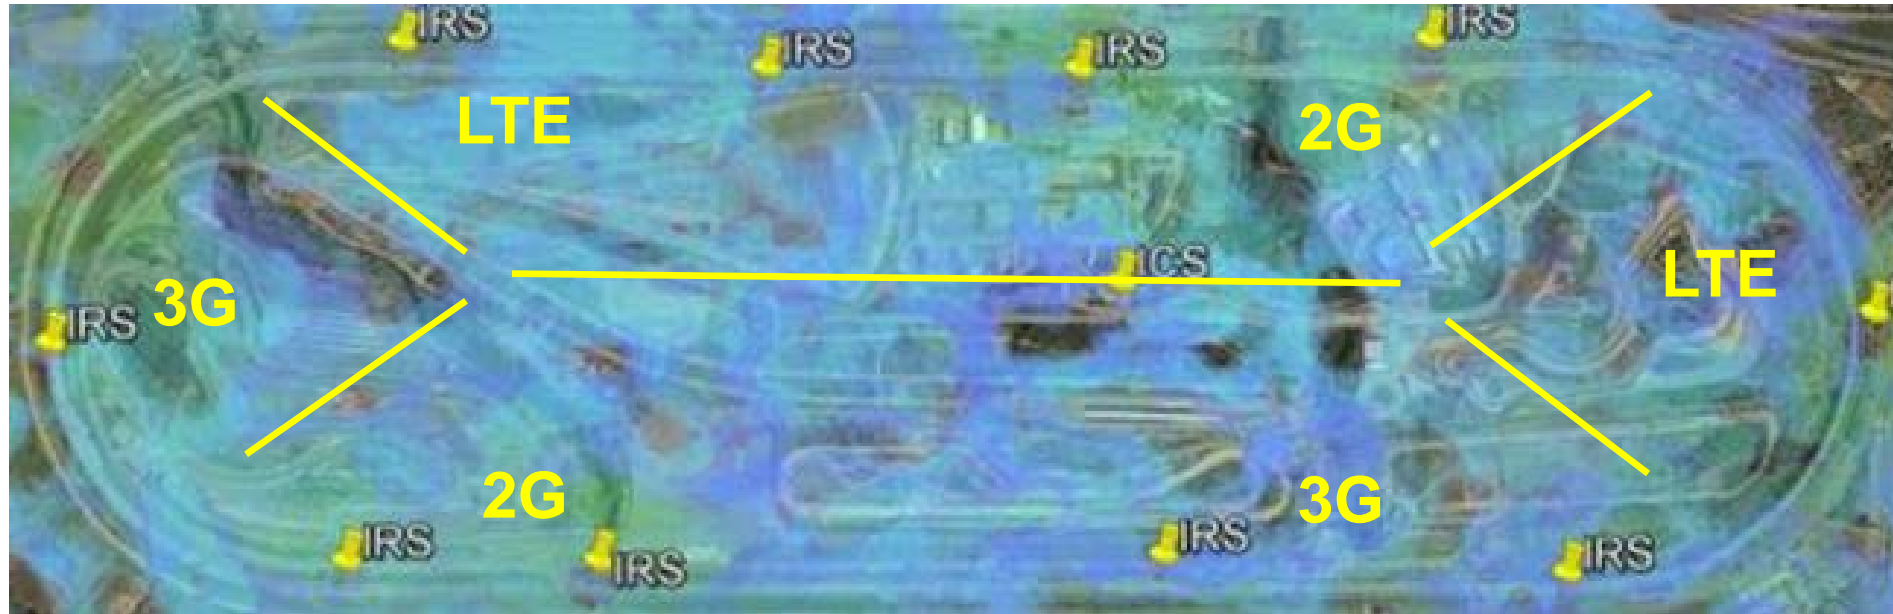

- Independent and multiuser proving ground
- 370 hectares
- All-year-round testing with favorable climatic conditions
- Safe, versatile, comprehensive, repeatable test tracks
- D-GPS full coverage
- Digitised test tracks – HD Maps available
- ETSI G5 (802.11p) full coverage
- Exclusive mobile network under design

Complementing 'real world' drive tests with replicable, well defined lab tests

Sample Network Configuration – repeat test scenarios until eg. service behaves optimally

Using real mobile networks, non-simulated, with latest features as deployed to operators world-wide